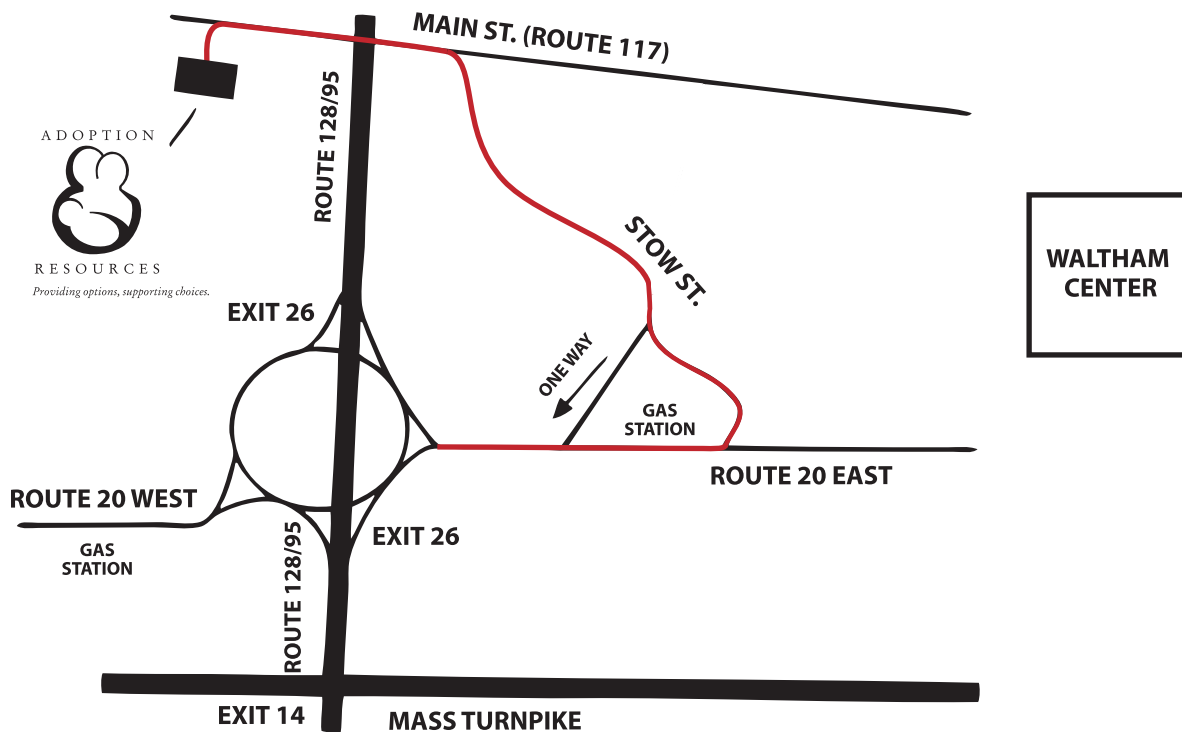

Directions to Adoption Resources

From the North or South: Take Exit 26 off of Route 128 (I-95). Follow signs for Route 20 East. Go straight through the first set of lights and position your vehicle in the left lane. At the next traffic light, turn left onto Stow Street. At the end, turn left onto Route 117 West. Adoption Resources is located 2/10 of a mile on your left.

From the West: Take the Mass. Pike (I-90) East to Exit 14 (I-95 North) and follow the directions above.

From the East: Take the Mass. Pike (I-90) West to Exit 15 (I-95 North) and follow the directions above.