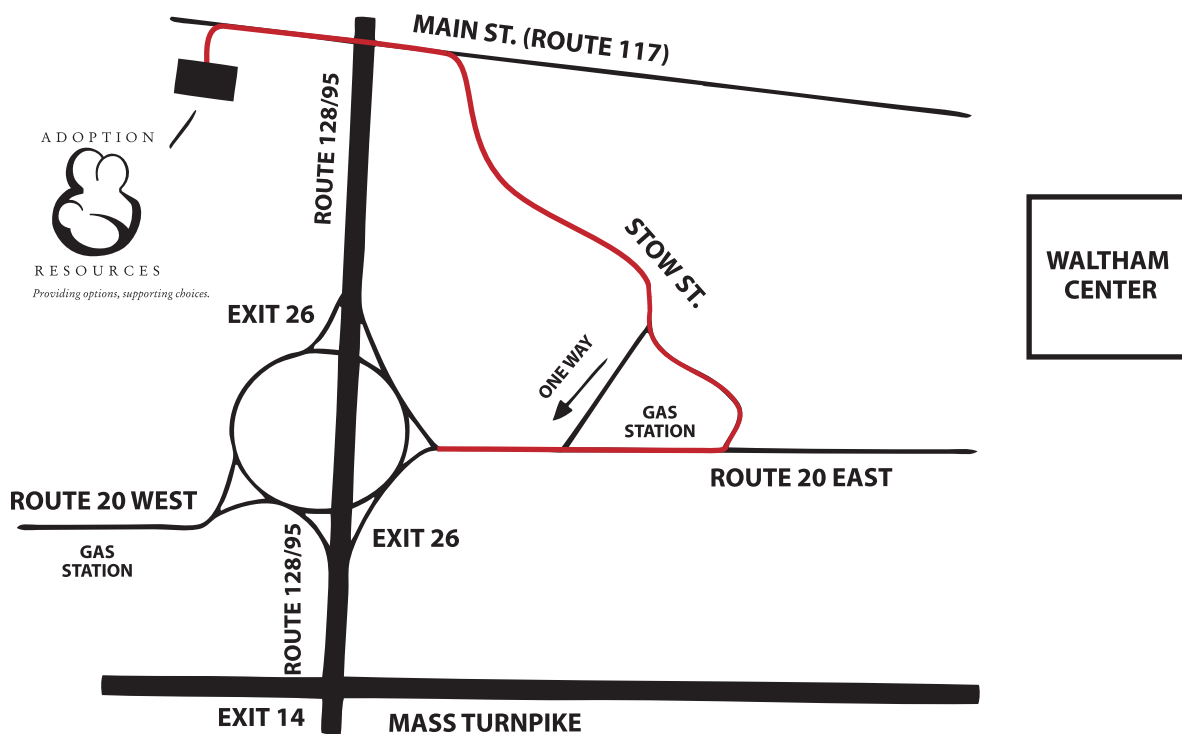

# Directions to Adoption Resources

**From the North or South:** Take Exit 26 off of Route 128 (I-95). Follow signs for Route 20 East. Go straight through the first set of lights and position your vehicle in the left lane. At the next traffic light, turn left onto Stow Street. At the end, turn left onto Route 117 West. Adoption Resources is located 2/10 of a mile on your left.

**From the West:** Take the Mass. Pike (I-90) East to Exit 14 (I-95 North) and follow the directions above.

**From the East:** Take the Mass. Pike (I-90) West to Exit 15 (I-95 North) and follow the directions above.